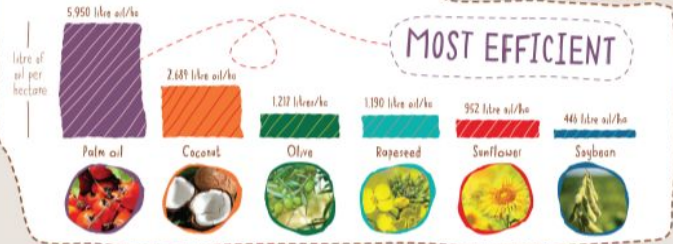

...the COMPARISON

Palm oil isn't the only vegetable oil you'll find in your food. But how does it compare?

WHICH PLANT PRODUCES THE MOST OIL?

MOST EFFICIENT

IF DEMAND FOR OIL ISN'T MET BY PALM OIL, OTHER CROPS MORE DEMANDING ON THE ENVIRONMENT WILL TAKE ITS PLACE

BECAUSE OTHER CROPS ARE LESS EFFICIENT, THIS WILL CONVERT EVEN MORE LAND INTO USE FOR AGRICULTURE

Knowledge Organiser: Fragile Earth

Borneo is the third largest island in the world. It is in the center of maritime southeast Asia. This island is part of three different countries. Indonesia, Malaysia and Brunei each have part of Borneo. Indonesia's region is called "Kalimantan" (although Indonesians use this word for the whole island). Malaysia's region of Borneo is called East Malaysia or Malaysian Borneo. The independent nation of Brunei is a small part of the island. Borneo has a rainforest that is in danger because it is valuable. Lumber companies cut trees here illegally.